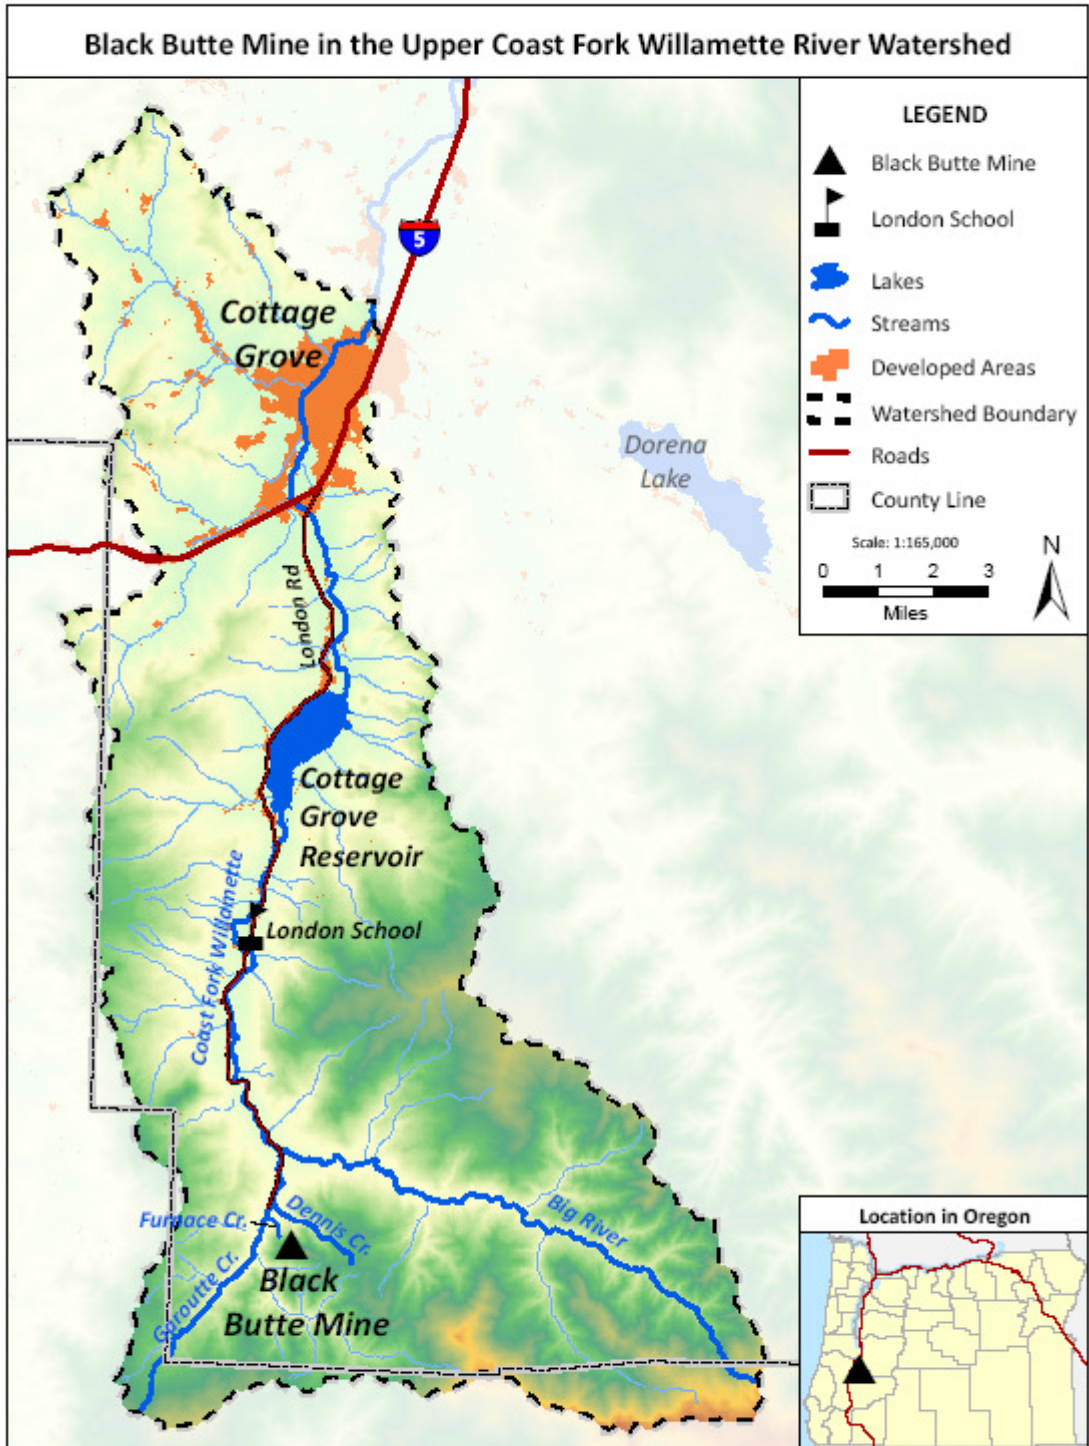

Figure 1. Map of Black Butte Mine Watershed

Data Sources: Oregon GEO, Google Maps, ESRI Data & Maps